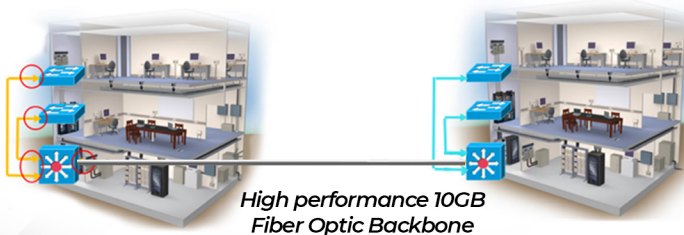

10GBE Fiber Optic Backbone Network

High-capacity Fiber optic core network that links up offices in buildings, campus environments, or over wide areas!

Instantly accommodate fast & reliable data-rich, high-capacity gigabit ethernet at 10 times the speed. Run internet, applications, WiFi, audio, video, and storage data packets — **all at the same time!**

The Tech2Go Advantage

- Solve network bottleneck.
- Aggregate bandwidth for all enterprise applications.
- True high-speed services you deserve!

Tech2Go specializes in deploying instant network performance upgrades through 10GbE Fiber Optic Backbone solutions to modernize your network connectivity for virtualization, WiFi 6, voice, data, video, IoT, and other bandwidth-heavy IP applications!