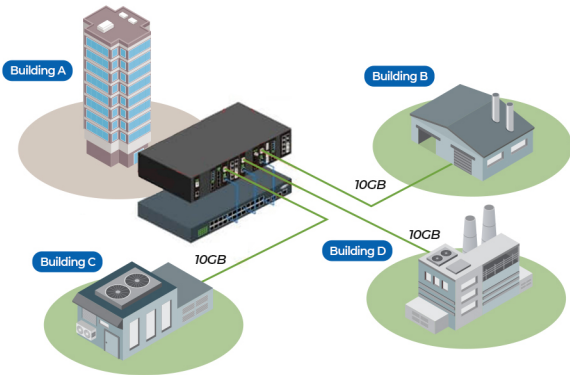

10GBE Fiber Optic Backbone Network

High-capacity Fiber optic core network that links up offices in buildings, campus environments, or over wide areas!

Instantly accommodate fast & reliable data-rich, high-capacity gigabit ethernet at 10 times the speed. Run internet, applications, WiFi, audio, video, and storage data packets — **all at the same time!**

The Tech2Go Advantage

- Solve network bottleneck.
- Aggregate bandwidth for all enterprise applications.
- True high-speed services you deserve!

Tech2Go specializes in deploying instant network performance upgrades through 10GbE Fiber Optic Backbone solutions to modernize your network connectivity for virtualization, WiFi 6, voice, data, video, IoT, and other bandwidth-heavy IP applications!