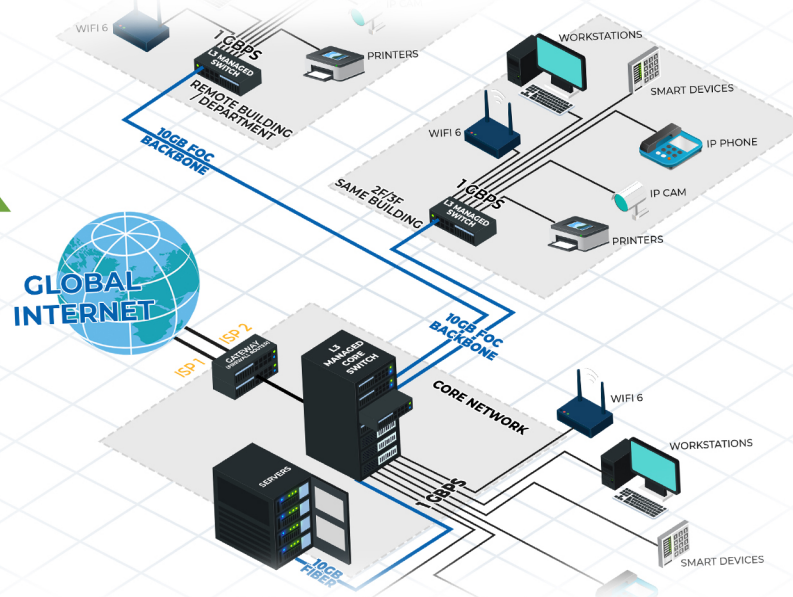

10GBE Fiber Optic Backbone Network

High-capacity Fiber optic core network that links up offices in buildings, campus environments, or over wide areas!

Instantly accommodate fast & reliable data-rich, high-capacity gigabit ethernet at 10 times the speed. Run internet, applications, WiFi, audio, video, and storage data packets — **all at the same time!**

The Tech2Go Advantage

- Solve network bottleneck.
- Aggregate bandwidth for all enterprise applications.
- True high-speed services you deserve!

Tech2Go specializes in deploying instant network performance upgrades through 10GbE Fiber Optic Backbone solutions to modernize your network connectivity for virtualization, WiFi 6, voice, data, video, IoT, and other bandwidth-heavy IP applications!

Make the switch today, Contact us.

HIGH PERFORMANCE IP INFRASTRUCTURE SOLUTION

DATA + WIFI + IP PHONE + CCTV + SMART DEVICES